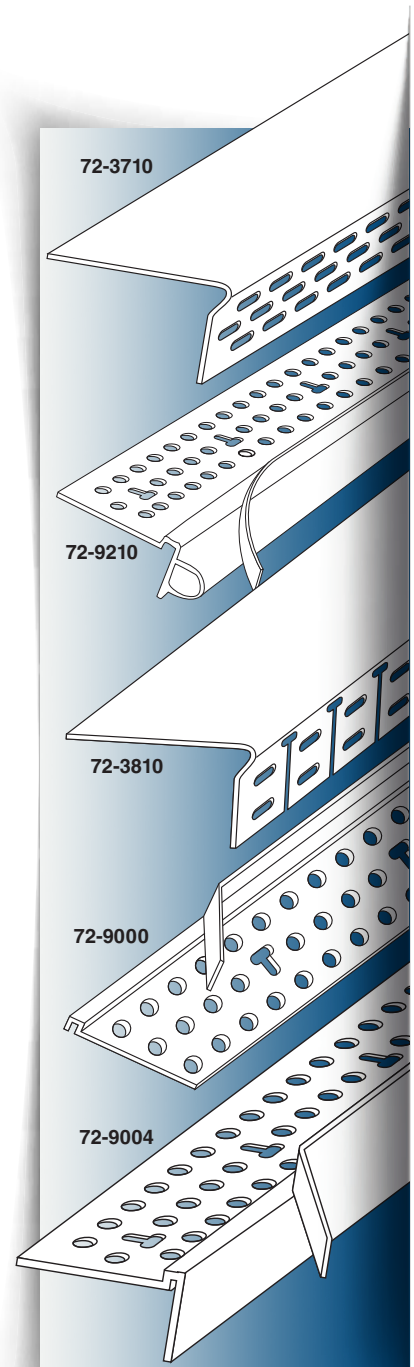

SUPER L BEAD

ABC-123 Code	Barcode	Size	Ctn
72-3710	726372037108	3m	30

Pre-scored at 66, 53 & 41mm

SUPER SEAL L BEAD UV STABILIZED

ABC-123 Code	Barcode	Size	Ctn
72-9210	726372192104	3m	25

SUPER L BEAD ARCHWAY

ABC-123 Code	Barcode	Size	Ctn
72-3810	723672138102	3m	30

Pre-scored at 66, 53 & 41mm

FLAT TEAR AWAY L BEAD

ABC-123 Code	Barcode	Size	Ctn
72-9000	726372190001	3m	50

TEAR AWAY L BEAD

ABC-123 Code	Barcode	Size	Ctn
72-9002	726372190025	3m	50
72-9004	726372190049	3m	50
72-9010	726372190100	3m	50
72-9110	726372191107	3m	50