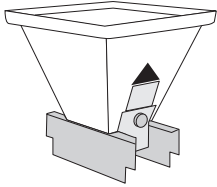

ACCESSORIES

SPRAY ADHESIVE

ABC-123 Code	Barcode	Size	Ctn
72-847	726372008467	454g	12

*Sold in carton quantities only

PRO SERIES 4 IN 1 HOPPER

ABC-123 Code	Barcode	Ctn
72-390	723672103902	1