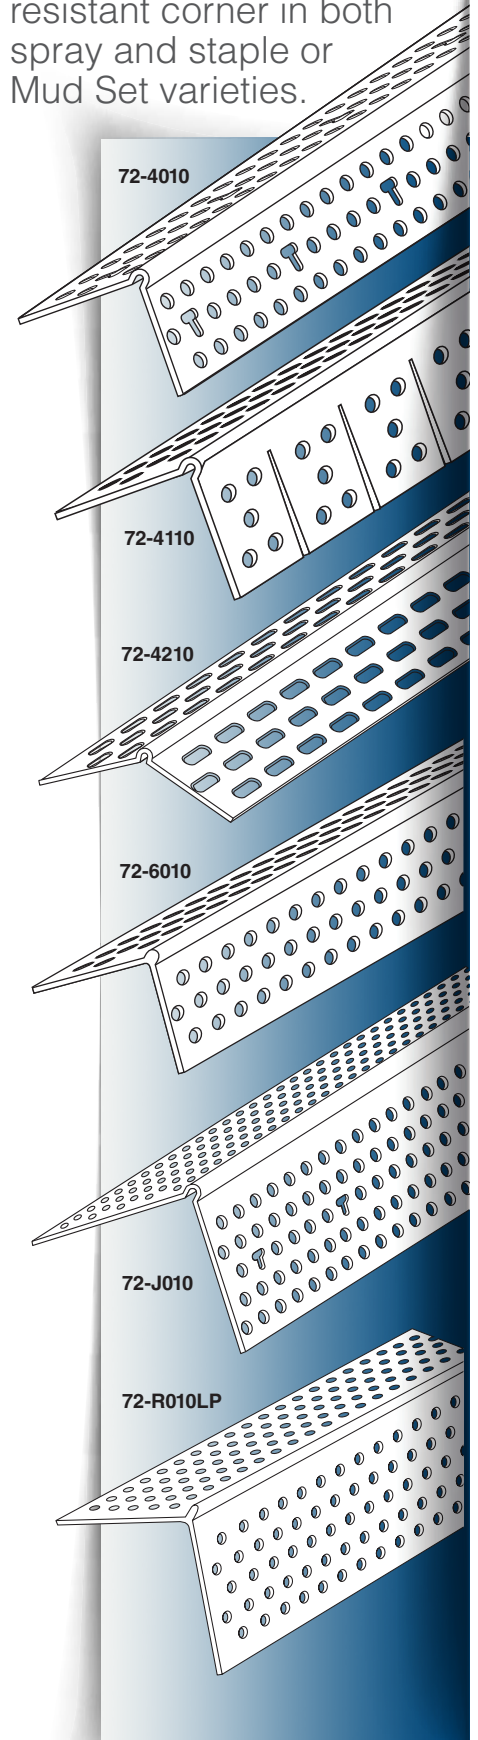

CORNER BEAD SPLAYED 135°

ABC-123 Code	Barcode	Size	Ctn
72-4210	726372142109	3m	70

SLIMLINEBEAD® 90°

ABC-123 Code	Barcode	Size	Ctn
72-6008	9315778998475	2.4m	50
72-6010	9315778998482	3m	50

JUMBO CORNER BEAD

ABC-123 Code	Barcode	Size	Ctn
72-J010	726372555541	3m	40

RIGID CORNER BEAD LOW PROFILE 90°

ABC-123 Code	Barcode	Size	Ctn
72-R010LP	726372610103	3m	45

Trim-Tex® PVC Corner Beads create a rust proof and impact resistant corner in both spray and staple or Mud Set varieties.

ABC-123 Code	Barcode	Size	Ctn
72-MSR008LP	726372580086	2.4m	50
72-MSR010LP	726372580109	3m	50

ADJUSTABLE INSIDE CORNER BEAD

ABC-123 Code	Barcode	Size	Ctn
72-4310	726372143106	3m	70

CAN YOUR CORNER BEAD DO THIS?

EXPECT MORE FROM YOUR CORNER BEADS.

FAST EDGE

FAST EDGE CORNER BEAD

ABC-123
Code

72-FE10

Barcode

726372554551

Size