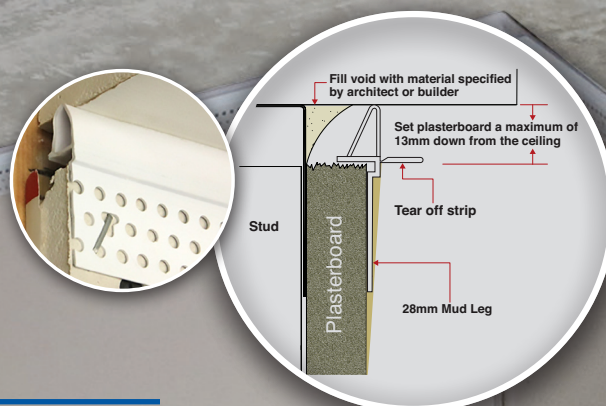

“ Trim-Tex® Wall Mounted Deflection Bead is designed to be installed against a ceiling or concrete deck where structural movement is a concern ”