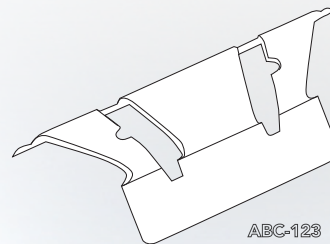

32MM CHAMFER MITRE MARKER

ABC-123 Code	Barcode
72-0943	726372019432

Trim-Tex®
Chamfer Bead
is a modern
take on corner
design