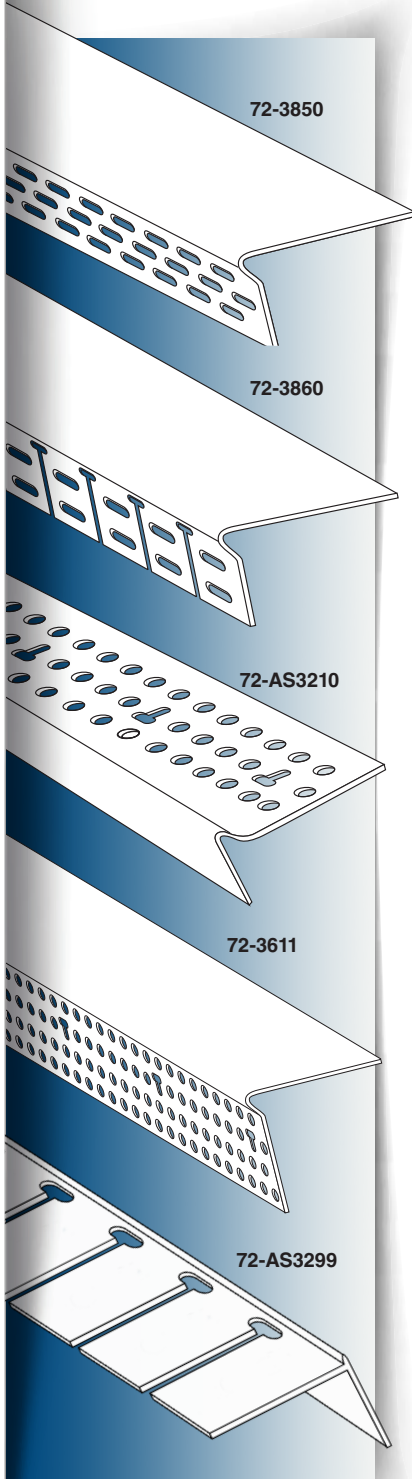

L BEADS

Finish plasterboard returns, layering details and many other plasterboard surfaces with this wide range of Trim-Tex® L Beads.

GIANT L BEAD

ABC-123 Code	Barcode	Size	Ctn
72-3850	726372138508	3m	20

Pre-scored at 122, 109 & 95mm

GIANT L BEAD ARCHWAY

ABC-123 Code	Barcode	Size	Ctn
72-3860	726372138607	3m	20

Pre-scored at 122, 109 & 95mm

ARCHITECTURAL L BEAD

ABC-123 Code	Barcode	Size	Ctn
72-AS3206	726372232060	3m	80
72-AS3210	726372532108	3m	80

OVERSIZED L BEAD

ABC-123 Code	Barcode	Size	Ctn
72-3611	726372136115	3m	30

Pre-scored at 53mm

ARCHITECTURAL L BEAD ARCHWAY

ABC-123 Code	Barcode	Size	Ctn
72-AS3266	726372232664	3m	50
72-AS3288	726372532887	3m	50
72-AS3299	726372532993	3m	50