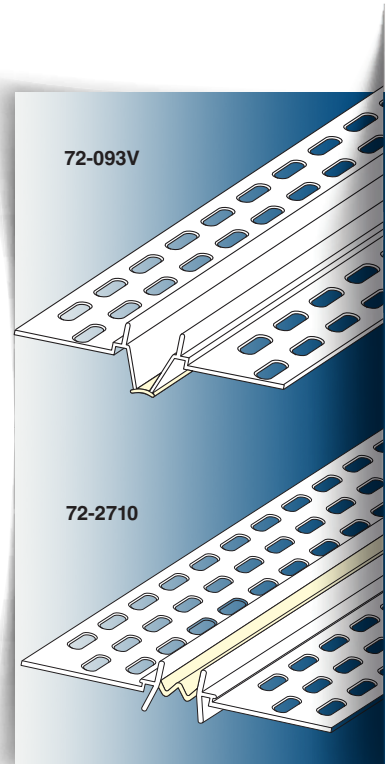

EXPANSION BEADS

Specialised Trim-Tex® beads provide great expansion capabilities and the Tear Away strips protect the centre from plaster during the finishing process.

"V" EXPANSION BEAD

ABC-123 Code	Barcode	Size	Ctn
72-093V	726372999314	3m	20

- Mud Leg 25mm
- Tear Away
- Expansion 6mm

HIDEAWAY EXPANSION BEAD UV STABILIZED

ABC-123 Code	Barcode	Size	Ctn
72-2710	9315778993210	3m	25

- Mud Leg 25mm
- Tear Away
- Expansion 9mm