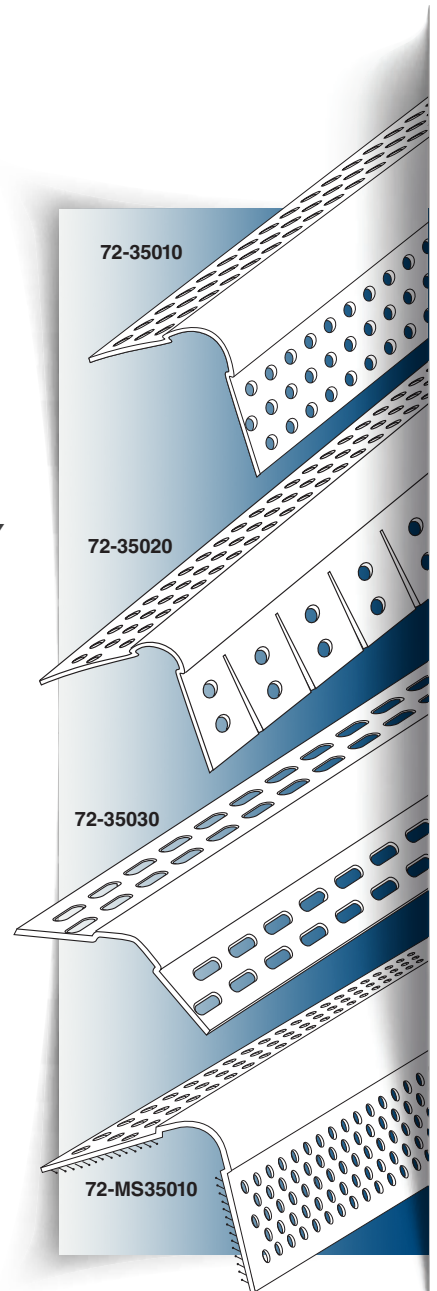

ABC-123 Code	Barcode	Size	Ctn
72-MSR008LP	726372580086	2.4m	50
72-MSR010LP	726372580109	3m	50

ADJUSTABLE INSIDE CORNER BEAD

ABC-123 Code	Barcode	Size	Ctn
72-4310	726372143106	3m	70

CAN YOUR CORNER BEAD DO THIS?

EXPECT MORE FROM YOUR CORNER BEADS.

FAST EDGE

FAST EDGE CORNER BEAD

ABC-123
Code

72-FE10

Barcode

726372554551

Size

ABC-123 Code	Barcode	Size	Ctn
72-35008	726372351082	2.4m	35
72-35010	726372351105	3m	35

10MM BULLNOSE CORNER BEAD 90° ARCHWAY

ABC-123 Code	Barcode	Size	Ctn
72-35020	726372351204	3m	25

10MM BULLNOSE CORNER BEAD 135°

ABC-123 Code	Barcode	Size	Ctn
72-35030	726372351303	3m	35

10MM BULLNOSE CORNER BEAD 90° MUD SET

ABC-123 Code	Barcode	Size	Ctn
72-MS35010	726372351112	3m	40

10MM BULLNOSE 3 WAY OUTSIDE CNR PCE

ABC-123 Code	Barcode
72-0923	726372019234