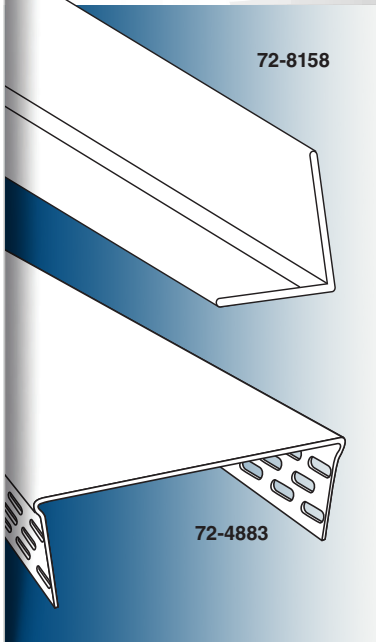

SPECIALTY BEADS

Trim-Tex® specialises in providing many solution based ideas, here's just a few.