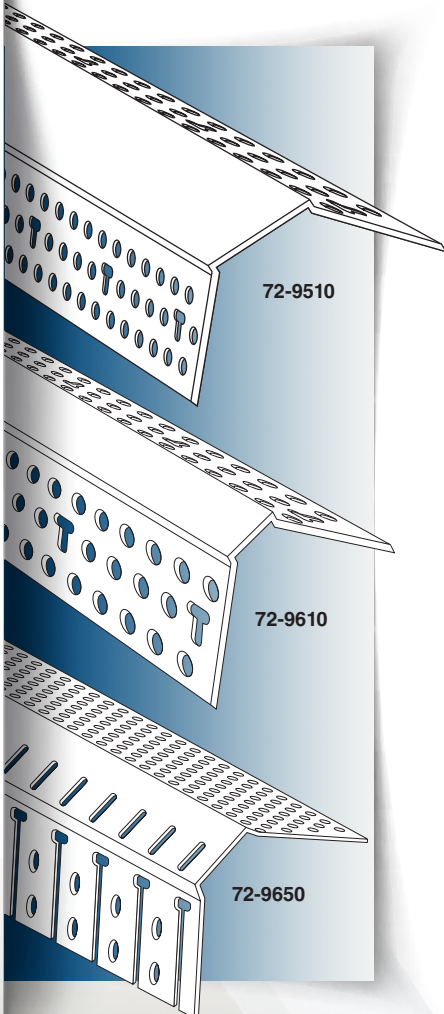

ABC-123 Code	Barcode	Size	Ctn
72-J010	726372555541	3m	40

RIGID CORNER BEAD LOW PROFILE 90°

ABC-123 Code	Barcode	Size	Ctn
72-R010LP	726372610103	3m	45

Trim-Tex® PVC Corner Beads create a rust proof and impact resistant corner in both spray and staple or Mud Set varieties.

ABC-123
Code

72-0925

Barcode

726372019258

Trim-Tex® has the largest selection of corner beads & accessories available. Create feature corners from Trim-Tex's strongest bead

CORNER BEADS CHAMFER FINISH

Trim-Tex® Chamfer Bead generates a modern look with the chamfered edge producing crisp sharp lines and a great shadow effect.