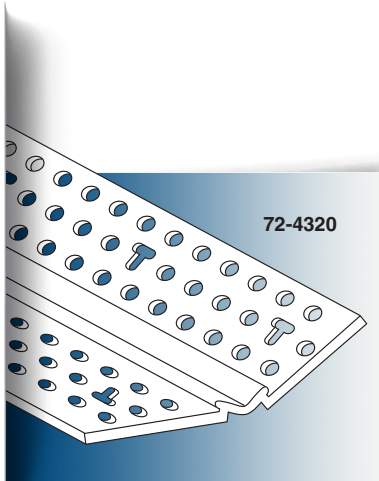

MAGIC CORNER® BEAD

Magic Corner® is the perfect solution for off angled walls and raked ceilings. This bead combines rigid PVC on the mud legs with a soft centre allowing it to act as an expansion bead at any angle.

MAGIC CORNER®

ABC-123
Code
72-4320

Barcode
726372043208

Size
60m

Ctn
1

Mud Leg
25mm

Expansion
9mm

*Trim-Tex®
Magic Corner®
acts as an expansion
joint at any inside angle -
allowing 9mm of expansion.
This unique product has changed
the way people tackle raked and vaulted
ceilings and made many new architectural
features possible*