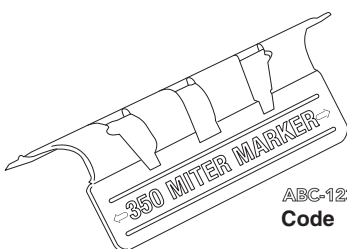

10MM BULLNOSE MITRE MARKER

ABC-123 Code	Barcode
72-0922	726372019227