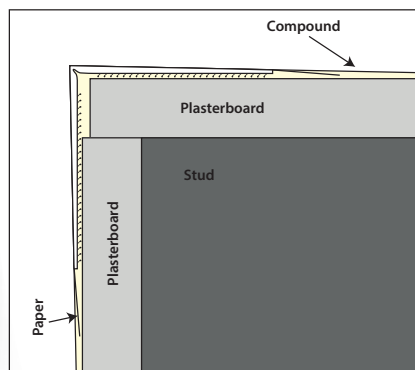

726372655555

Size

3m

Ctn

50

Mud Leg
47mm

CORNER BEADS BULLNOSE FINISH

10MM BULLNOSE CORNER BEAD 90°