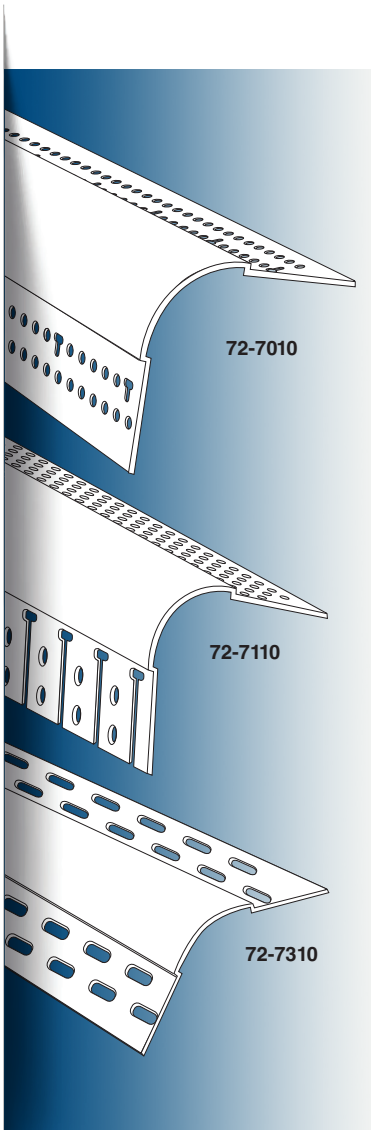

ABC-123 Code	Barcode	Size	Ctn
72-MSR008LP	726372580086	2.4m	50
72-MSR010LP	726372580109	3m	50

ADJUSTABLE INSIDE CORNER BEAD

ABC-123 Code	Barcode	Size	Ctn
72-4310	726372143106	3m	70

CAN YOUR CORNER BEAD DO THIS?

EXPECT MORE FROM YOUR CORNER BEADS.

FAST EDGE

FAST EDGE CORNER BEAD

ABC-123
Code

72-FE10

Barcode

726372554551

Size

10MM BULLNOSE SPLOYED 3 WAY OUTSIDE CNR PCE

ABC-123 Code	Barcode
72-0921	726372019210

10MM BULLNOSE MITRE MARKER

ABC-123 Code	Barcode
72-0922	726372019227

10MM BULLNOSE SPLICER

ABC-123 Code	Barcode
72-0924	726372019241

Bullnose Corner Beads soften sharp edges for a more contemporary look. Trim-Tex® Bullnose beads are impact resistant making them perfect for high traffic areas where a softer appearance is desired.

19MM BULLNOSE CORNER BEAD 90°