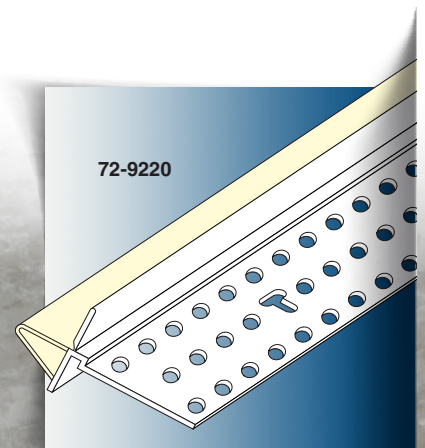

WALL MOUNTED DEFLECTION BEAD

ABC-123 Code	Barcode	Size	Ctn
72-9220	726372192203	3m	48