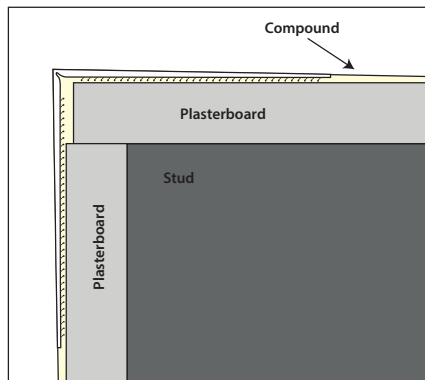

FAST EDGE

FAST EDGE CORNER BEAD

ABC-123
Code

72-FE10

Barcode

726372554551

Size

3m

Ctn

50

Mud Leg
45mm

FAST EDGE PAPER CORNER BEAD

ABC-123
Code

72-FEP10

Barcode

726372655555

Size

3m

Ctn

50

Mud Leg
47mm