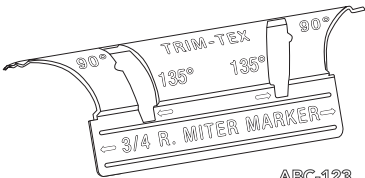

ABC-123
Code

72-0932

Barcode

726372019326